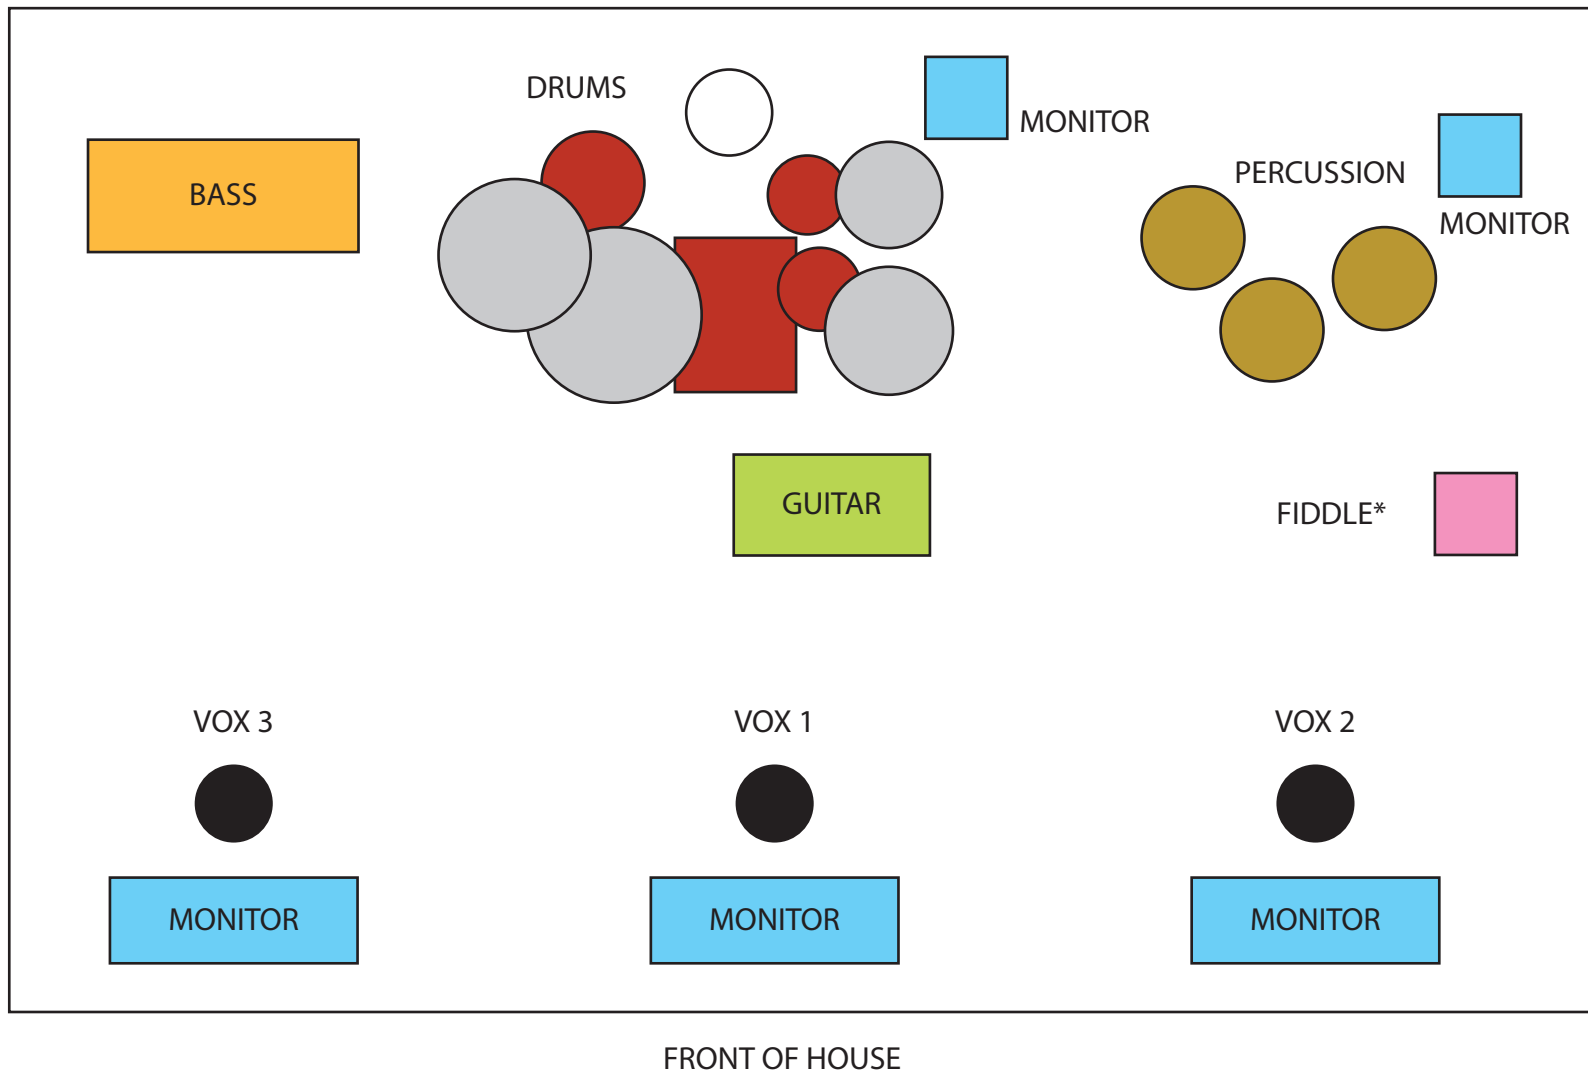

DUBLIN 5 - STAGE PLOT

Monitor Mixes

Drum Monitor Mix – Fiddle/Lead Guitar/Center Vocals/Bass/Kick Drum. Heavier on fiddle/guitar/center vox.

Percussion Monitor Mix – Balance of Fiddle/Lead Guitar/Center Vocals/Bass

Stage Left Monitor Mix - Heavier on vocal, blend of fiddle and guitar and a little kick drum

Center Monitor Mix - Heavier on vocal, blend of fiddle and guitar and a little kick drum

Stage Right Monitor Mix - Kick/Snare/Hat/Bass/Guitar/Fiddle/Center and Right Vocals

* FIDDLE requires XLR with phantom power